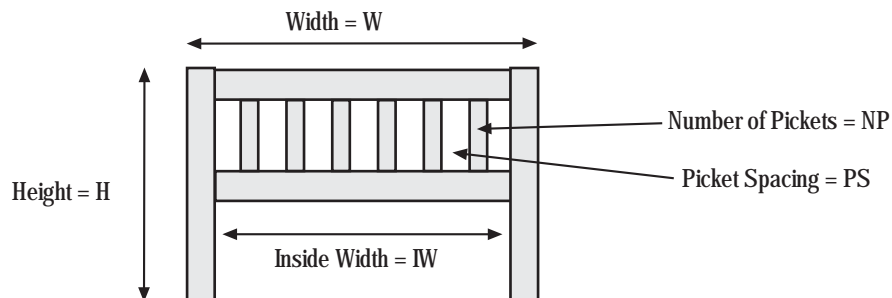

Headboard Dimensions

Manufactured by

394 Dairy Pak Rd. • Athens, GA 30607
kdframes.com • alan@kdframes.com

#7991 Queen
#7992 Full
#7993 Twin

DIMENSIONS (in inches)

	H	W	IW	NP	PS
Queen	32	61	54	9	3.7
Full	32	55	49	9	3.1
Twin	32	40	34	9	3.2

Twin