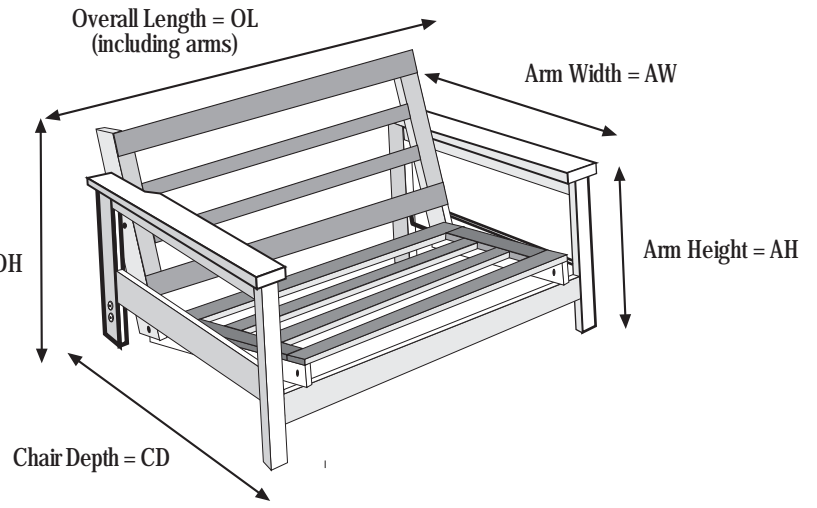

Savannah Lounger Dimensions

Manufactured by

394 Dairy Pak Rd. • Athens, GA 30607
kdframes.com • alan@kdframes.com

#7243 Full / Loveseat
#7244 Twin / Loveseat
#7250 Mission Arms

DIMENSIONS (in inches)

	OL	OH	CD	LD	AW	AH	BL	BW	BH	SS
#7243	60.5	32	38	62	32	21	39	74	13	4
#7244	44.5	32	38	62	32	21	39	74	13	4