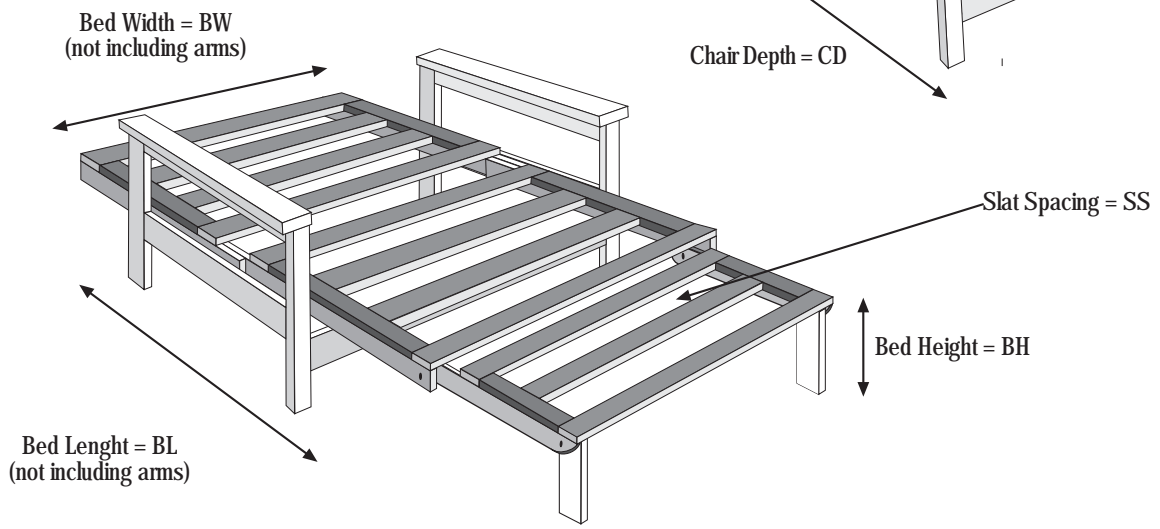

Savannah Lounger Dimensions

Manufactured by

394 Dairy Pak Rd. • Athens, GA 30607
kdframes.com • alan@kdframes.com

#7243 Full / Loveseat
#7244 Twin / Loveseat
#7250 Mission Arms

DIMENSIONS (in inches)

	OL	OH	CD	LD	AW	AH	BL	BW	BH	SS
#7243	60.5	32	38	62	32	21	39	74	13	4
#7244	44.5	32	38	62	32	21	39	74	13	4