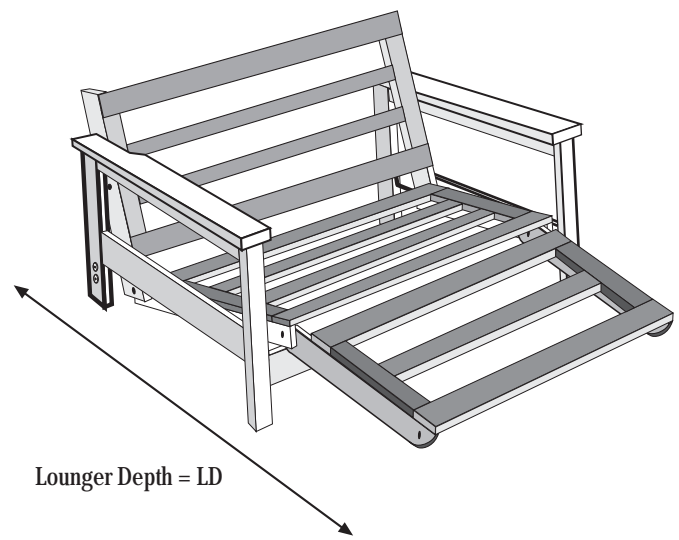

Savannah Lounger Dimensions

Manufactured by

394 Dairy Pak Rd. • Athens, GA 30607
kdframes.com • alan@kdframes.com

#7243 Full / Loveseat
#7244 Twin / Loveseat
#7250 Mission Arms

DIMENSIONS (in inches)

	OL	OH	CD	LD	AW	AH	BL	BW	BH	SS
#7243	60.5	32	38	62	32	21	39	74	13	4
#7244	44.5	32	38	62	32	21	39	74	13	4